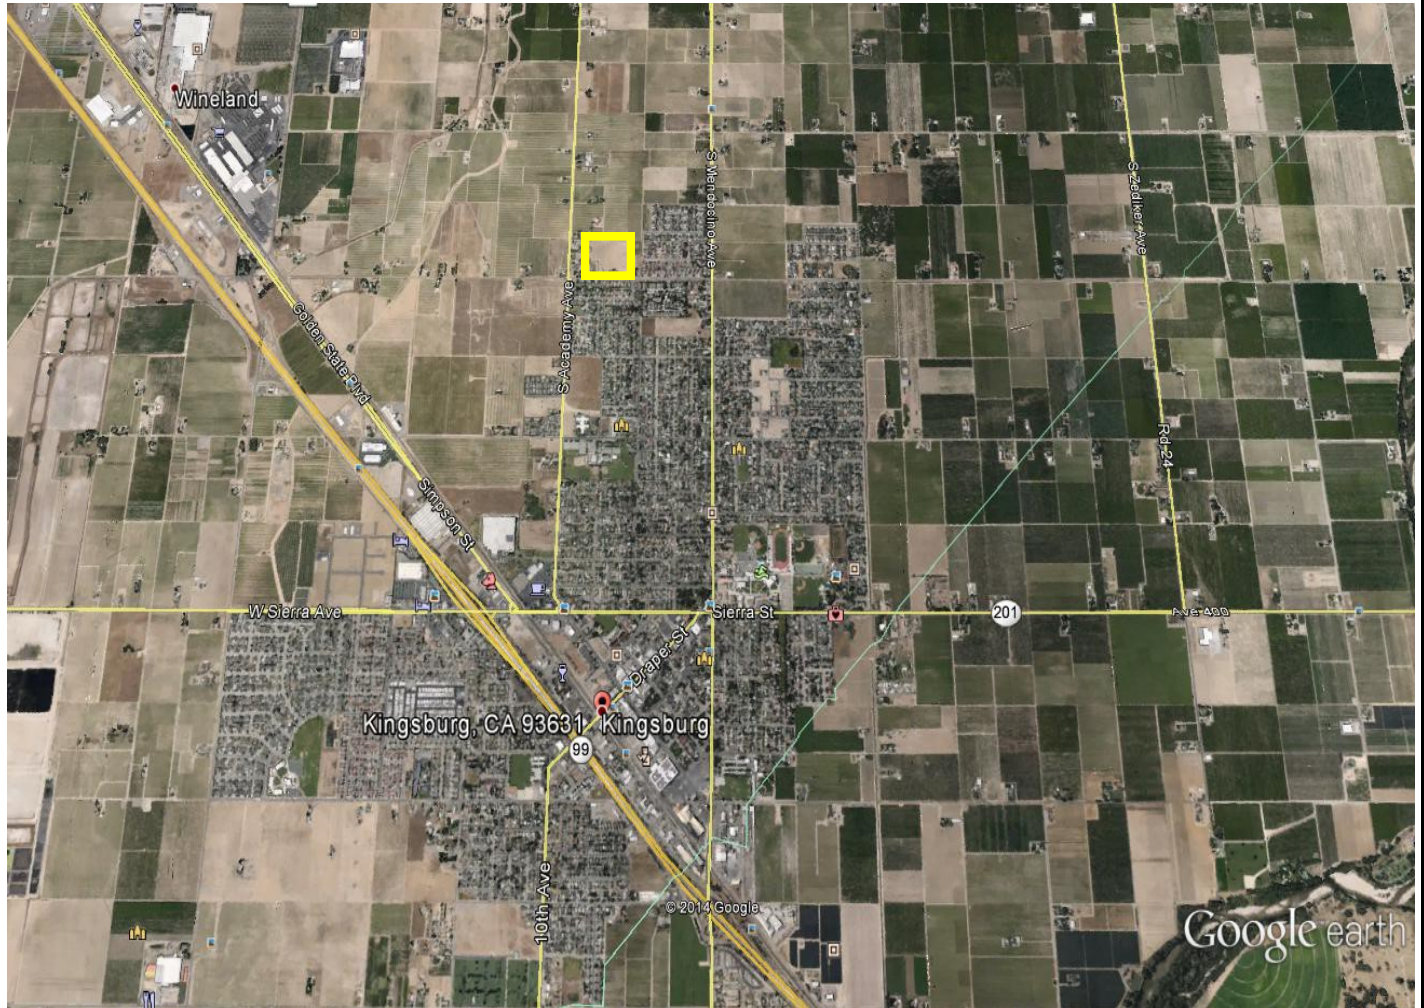

FOR SALE

13 +/- Acre Residential Land - Approved for 39 Lots Kingsburg, CA 93631

INVESTMENT HIGHLIGHTS

- Underserved Market Kingsburg in Need of New Single Family Development
- 13 +/- Acres Approved for 39 - 8,000 Square foot Single Family Lots
- Utilities On Site
- Average Home Purchase Price \$350,000 - \$400,000
- Only \$3.28 per square foot
- Traffic Counts Exceed 60,000 VPD on HWY 99-Kingsburg
- Excellent Ingress & Egress
- Population Growth Over 24.35% within 3 mile
- Average Income \$69,980

Executive Summary:

13 +/- Acres Zoned Residential Consisting of four parcels 13084, 13148, 13196 and 13228 E. Kamm Avenue, Kingsburg, CA 93631

Address: E. Kamm Avenue Kingsburg, CA 93631
 Price: \$1,399,000 (\$2.46psf)
 Utilities: At Site
 Parcel Size: 13 +/- Acres (566,280 sf)
 Zoning: Residential
 Map: Approved for 39 lots consisting of 8,000 square foot lots

1 Mile: 21.35% 3 Mile: 24.35% 5 Mile: 18.79%

Housing Growth:

1 Mile: 12.14% 3 Mile 16.12% 5 Mile: 12.10%

Kingsburg is a city in Fresno County, California. Kingsburg is located 5 miles southeast of Selma at an elevation of 302 feet, on the banks of the Kings River. The city is half an hour away from Fresno, and two hours away from the California Central Coast and Sierra Nevada Mountain Range and 197 miles North of Los Angeles.

Kingsburg Located 21 Miles from Fresno and 89 Miles from Bakersfield.

Maps

Local Map

Regional Map

Aerial Photo

This information is compiled from data that we believe to be correct but, no liability is assumed by this company as to accuracy of such data