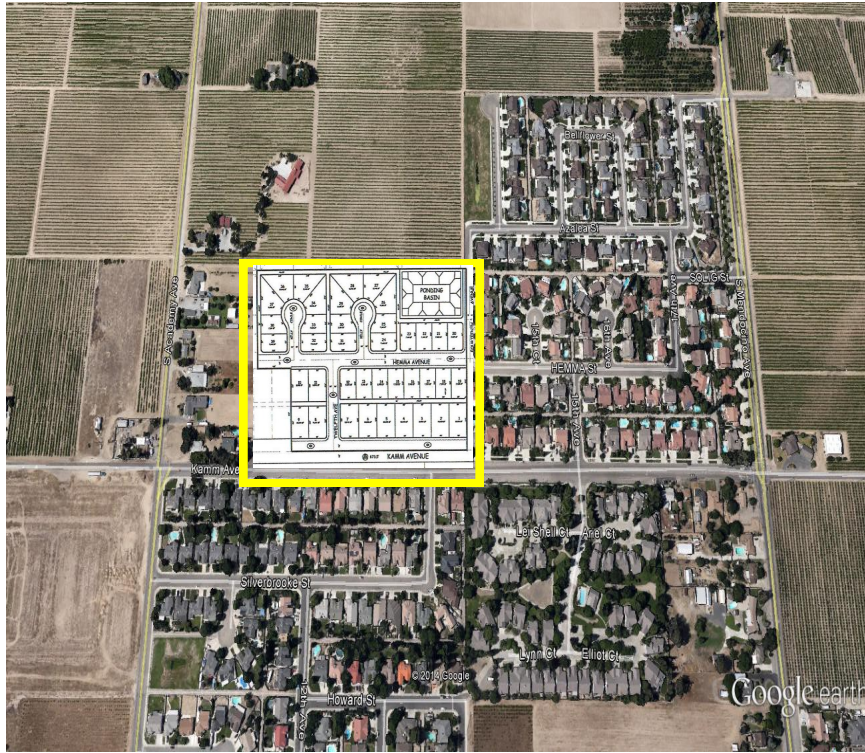

FOR SALE

13 +/- Acre Residential Land - Approved for 39 Lots Kingsburg, CA 93631

INVESTMENT HIGHLIGHTS

- Underserved Market Kingsburg in Need of New Single Family Development
- 13 +/- Acres Approved for 39 - 8,000 Square foot Single Family Lots
- Utilities On Site
- Average Home Purchase Price \$350,000 - \$400,000
- Only \$3.28 per square foot
- Traffic Counts Exceed 60,000 VPD on HWY 99-Kingsburg
- Excellent Ingress & Egress
- Population Growth Over 24.35% within 3 mile
- Average Income \$69,980

Executive Summary:

13 +/- Acres Zoned Residential Consisting of four parcels 13084, 13148, 13196 and 13228 E. Kamm Avenue, Kingsburg, CA 93631

Address: E. Kamm Avenue Kingsburg, CA 93631
 Price: \$1,399,000 (\$2.46psf)
 Utilities: At Site
 Parcel Size: 13 +/- Acres (566,280 sf)
 Zoning: Residential
 Map: Approved for 39 lots consisting of 8,000 square foot lots